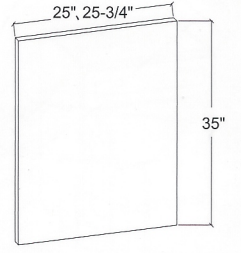

# ACCESSORIES

**Solid Filler**  
 F2x30/ F3x30  
 F2x40/ F3x40/ F4x40  
 F2x96/ F3x96

**Fluted Filler**  
 FF3x30  
 FF3x40  
 FF3x96

**Dishwasher Panel (3/4" thickness)**  
 DWP

**Base End Panel (1/4" thickness)**  
 BEP5mmx22.5

**Base End Panel (5/8" thickness)**  
 BEP15mmx25  
 BEP15mmx25-3/4

**Wall End Panel (1/4" Thickness)**  
 WEP5mmx10.5x30  
 WEP5mmx10.5x40

**Wall End Panel (5/8" Thickness)**  
 WEP15mmx13x31-1/2  
 WEP15mmx13x41-1/2