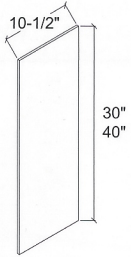

# VANITY CABINETS

VSB24  
VSB27  
VSB30

VSB33  
VSB36  
VSB39

VD12-3/VD15-3  
VD18-3/VD21-3

VD12-1/VD15-1  
VD18-1/VD21-1

VD24-1

VSBD24/VSBD27/VSBD30  
VSBD33/VSBD36/VSBD39

VSD36-3L/VSD36-3R

# ACCESSORIES

**Solid Filler**  
 F2x30/ F3x30  
 F2x40/ F3x40/ F4x40  
 F2x96/ F3x96

**Fluted Filler**  
 FF3x30  
 FF3x40  
 FF3x96

**Dishwasher Panel (3/4" thickness)**  
 DWP

**Base End Panel (1/4" thickness)**  
 BEP5mmx22.5

**Base End Panel (5/8" thickness)**  
 BEP15mmx25  
 BEP15mmx25-3/4

**Wall End Panel (1/4" Thickness)**  
 WEP5mmx10.5x30  
 WEP5mmx10.5x40

**Wall End Panel (5/8" Thickness)**  
 WEP15mmx13x31-1/2  
 WEP15mmx13x41-1/2