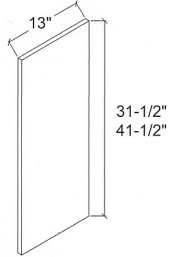

# VANITY CABINETS

VSB24  
VSB27  
VSB30

VSB33  
VSB36  
VSB39

VD12-3/VD15-3  
VD18-3/VD21-3

VD12-1/VD15-1  
VD18-1/VD21-1

VD24-1

VSBD24/VSBD27/VSBD30  
VSBD33/VSBD36/VSBD39

VSD36-3L/VSD36-3R

# ACCESSORIES

**Solid Filler**  
 F2x30/ F3x30  
 F2x40/ F3x40/ F4x40  
 F2x96/ F3x96

**Fluted Filler**  
 FF3x30  
 FF3x40  
 FF3x96

**Dishwasher Panel (3/4" thickness)**  
 DWP

**Base End Panel (1/4" thickness)**  
 BEP5mmx22.5

**Base End Panel (5/8" thickness)**  
 BEP15mmx25  
 BEP15mmx25-3/4

**Wall End Panel (1/4" Thickness)**  
 WEP5mmx10.5x30  
 WEP5mmx10.5x40

**Wall End Panel (5/8" Thickness)**  
 WEP15mmx13x31-1/2  
 WEP15mmx13x41-1/2