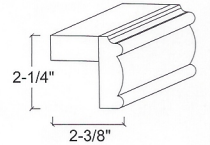

Light Moulding
CLR8