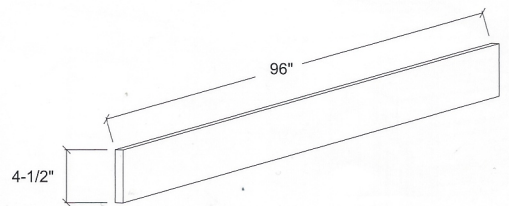

**Light Moulding**  
 LM8

**Light Moulding**  
 CLR8

**Scriber Moulding**  
 SM8-1"

**Corner Moulding**  
 OCM8-1"

**Corbel**  
 KC-L (5-1/2"w, 8-1/4"h, 4-5/8"d)  
 KD-M (3"w, 6"h, 3-1/4"d)  
 KD-S (3"w, 4-7/8"h, 1-7/8"d)

**Toe Kick (1/4" Thickness)**  
 TK8

**4x8 Panel**  
 PN48x96x15mm  
 PN48x96x5mm

**Fridge Panel**  
 PN24x96x18mm  
 PN25x96x18mm  
 PN30x96x18mm

**Dentil Moulding**  
 DM8 (96"w, 1-1/2" h, 1/4"d)

**Base Moulding**  
 BM8 (96"w, 4-1/2"h, 3/4"d)