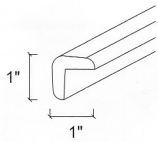

**Base End Panel (5/8" thickness)**  
 BEP15mmx25  
 BEP15mmx25-3/4

**Wall End Panel (1/4" Thickness)**  
 WEP5mmx10.5x30  
 WEP5mmx10.5x40

**Wall End Panel (5/8" Thickness)**  
 WEP15mmx13x31-1/2  
 WEP15mmx13x41-1/2

**Post**  
 FP3x34-1/2  
 FP5x34-1/2

**Base End Door**  
 BED24x30  
 BED25x30

**Turntable**  
 LS28(1SET)

**Crown Moulding**  
 CM8-F

**Crown Moulding**  
 CM8x2-1/2  
 CM8x3-3/4

**Crown Moulding**  
 CM8x4h

**Light Moulding**  
 LM8

**Light Moulding**  
 CLR8

**Scriber Moulding**  
 SM8-1"

**Corner Moulding**  
 OCM8-1"

**Corbel**  
 KC-L (5-1/2"w, 8-1/4"h, 4-5/8"d)  
 KD-M (3"w, 6"h, 3-1/4"d)  
 KD-S (3"w, 4-7/8"h, 1-7/8"d)