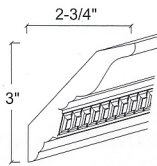

**Base End Panel (5/8" thickness)**  
 BEP15mmx25  
 BEP15mmx25-3/4

**Wall End Panel (1/4" Thickness)**  
 WEP5mmx10.5x30  
 WEP5mmx10.5x40

**Wall End Panel (5/8" Thickness)**  
 WEP15mmx13x31-1/2  
 WEP15mmx13x41-1/2

**Post**  
 FP3x34-1/2  
 FP5x34-1/2

**Base End Door**  
 BED24x30  
 BED25x30

**Turntable**  
 LS28(1SET)

**Crown Moulding**  
 CM8-F

**Crown Moulding**  
 CM8x2-1/2  
 CM8x3-3/4

**Crown Moulding**  
 CM8x4h