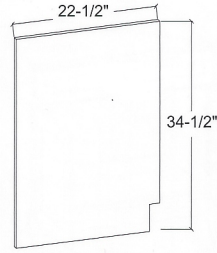

# ACCESSORIES

**Solid Filler**  
 F2x30/ F3x30  
 F2x40/ F3x40/ F4x40  
 F2x96/ F3x96

**Fluted Filler**  
 FF3x30  
 FF3x40  
 FF3x96

**Dishwasher Panel (3/4" thickness)**  
 DWP

**Base End Panel (1/4" thickness)**  
 BEP5mmx22.5

**Base End Panel (5/8" thickness)**  
 BEP15mmx25  
 BEP15mmx25-3/4

**Wall End Panel (1/4" Thickness)**  
 WEP5mmx10.5x30  
 WEP5mmx10.5x40

**Wall End Panel (5/8" Thickness)**  
 WEP15mmx13x31-1/2  
 WEP15mmx13x41-1/2