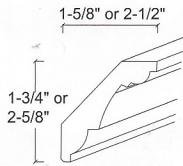

**Base End Panel (5/8" thickness)**  
 BEP15mmx25  
 BEP15mmx25-3/4

**Wall End Panel (1/4" Thickness)**  
 WEP5mmx10.5x30  
 WEP5mmx10.5x40

**Wall End Panel (5/8" Thickness)**  
 WEP15mmx13x31-1/2  
 WEP15mmx13x41-1/2

**Post**  
 FP3x34-1/2  
 FP5x34-1/2

**Base End Door**  
 BED24x30  
 BED25x30

**Turntable**  
 LS28(1SET)

**Crown Moulding**  
 CM8-F

**Crown Moulding**  
 CM8x2-1/2  
 CM8x3-3/4

**Crown Moulding**  
 CM8x4h