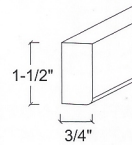

**Base End Panel (5/8" thickness)**  
 BEP15mmx25  
 BEP15mmx25-3/4

**Wall End Panel (1/4" Thickness)**  
 WEP5mmx10.5x30  
 WEP5mmx10.5x40

**Wall End Panel (5/8" Thickness)**  
 WEP15mmx13x31-1/2  
 WEP15mmx13x41-1/2

**Post**  
 FP3x34-1/2  
 FP5x34-1/2

**Base End Door**  
 BED24x30  
 BED25x30

**Turntable**  
 LS28(1SET)

**Crown Moulding**  
 CM8-F

**Crown Moulding**  
 CM8x2-1/2  
 CM8x3-3/4

**Crown Moulding**  
 CM8x4h