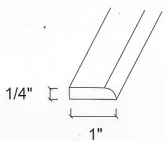

**Base End Panel (5/8" thickness)**  
 BEP15mmx25  
 BEP15mmx25-3/4

**Wall End Panel (1/4" Thickness)**  
 WEP5mmx10.5x30  
 WEP5mmx10.5x40

**Wall End Panel (5/8" Thickness)**  
 WEP15mmx13x31-1/2  
 WEP15mmx13x41-1/2

**Post**  
 FP3x34-1/2  
 FP5x34-1/2

**Base End Door**  
 BED24x30  
 BED25x30

**Turntable**  
 LS28(1SET)

**Crown Moulding**  
 CM8-F

**Crown Moulding**  
 CM8x2-1/2  
 CM8x3-3/4

**Crown Moulding**  
 CM8x4h

**Light Moulding**  
 LM8

**Light Moulding**  
 CLR8

**Scriber Moulding**  
 SM8-1"

**Corner Moulding**  
 OCM8-1"

**Corbel**  
 KC-L (5-1/2"w, 8-1/4"h, 4-5/8"d)  
 KD-M (3"w, 6"h, 3-1/4"d)  
 KD-S (3"w, 4-7/8"h, 1-7/8"d)